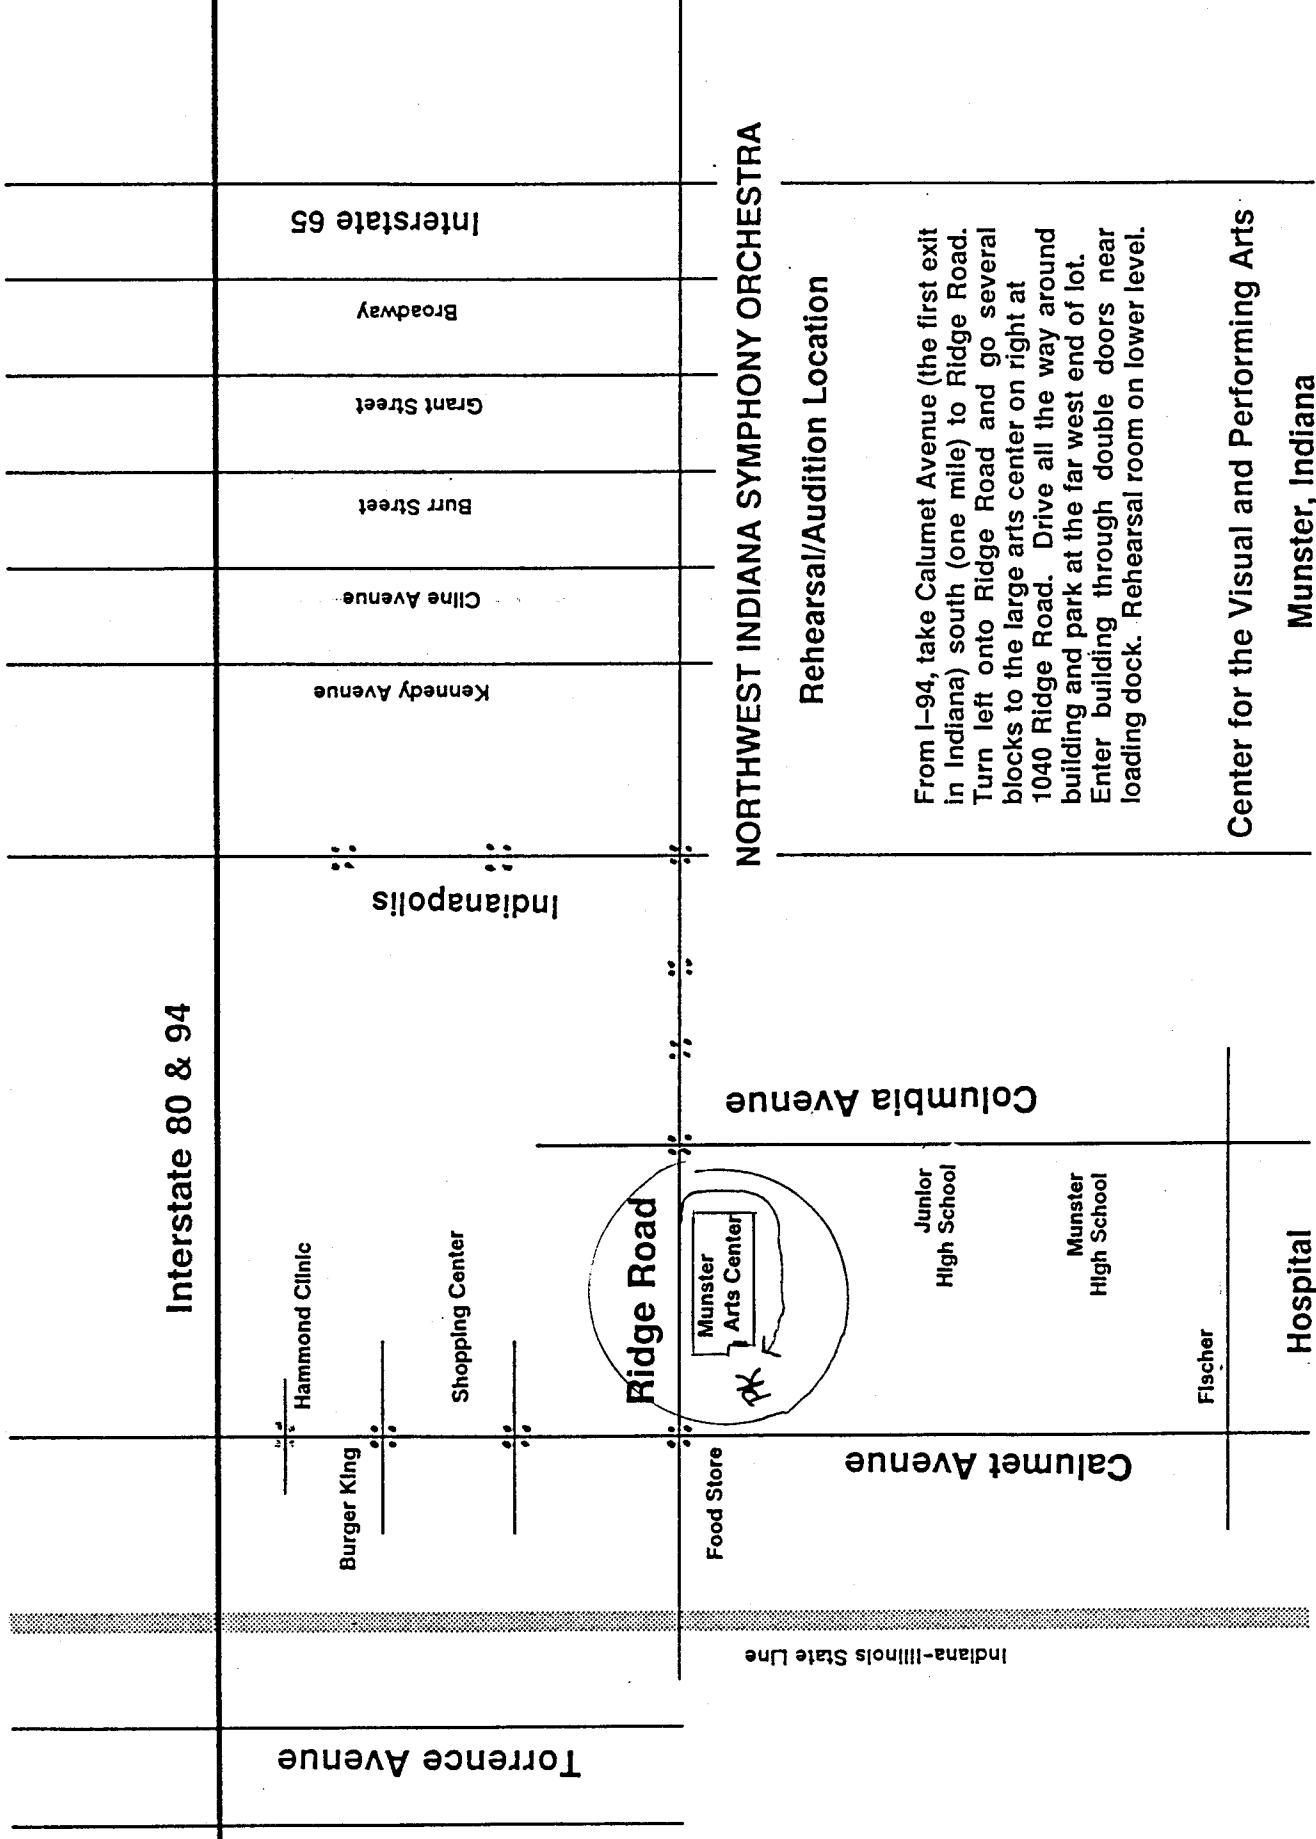

Interstate 94

**NORTHWEST INDIANA SYMPHONY ORCHESTRA**

**Rehearsal/Audition Location**

From I-94, take Calumet Avenue (the first exit in Indiana) south (one mile) to Ridge Road. Turn left onto Ridge Road and go several blocks to the large arts center on right at 1040 Ridge Road. Drive all the way around building and park at the far west end of lot. Enter building through double doors near loading dock. Rehearsal room on lower level.